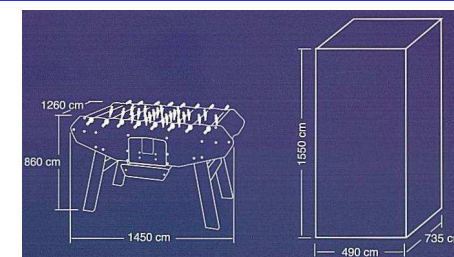

TEMPO *OUTDOOR FOOTBALL TABLE*

Model Specifications

1620MM X 920MM X 880MM
Weight: 150kg

AMEDIS

SML05100

Key Features:

Weatherproof table in modern style for gardens, swimming pool areas, verandahs etc.

As well as normal usage.

Waterproofed cabinet with stove enamelled legs.

Removable cash box/mechanism drawer unit for security.

Full length player bars for durability.

Open top ensures clear view of the playfield.

Available Finishes: