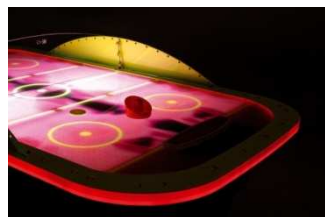

### Model Specifications

**Table Size: 8 Weight - Table: 225kg**

**Dimensions Table - L: 2320MM W: 1240MM H: 825mm**

**AMEDIS: TITAN SML08200 VULCAN SML08300**

### Key Features:

Revolutionary 'Ice' Playing surface – Plays faster, longer

Lit from below for maximum attract mode

Rebound rails with stay in puck system

Sculpted rails and inset goals for superfast ice hockey style play